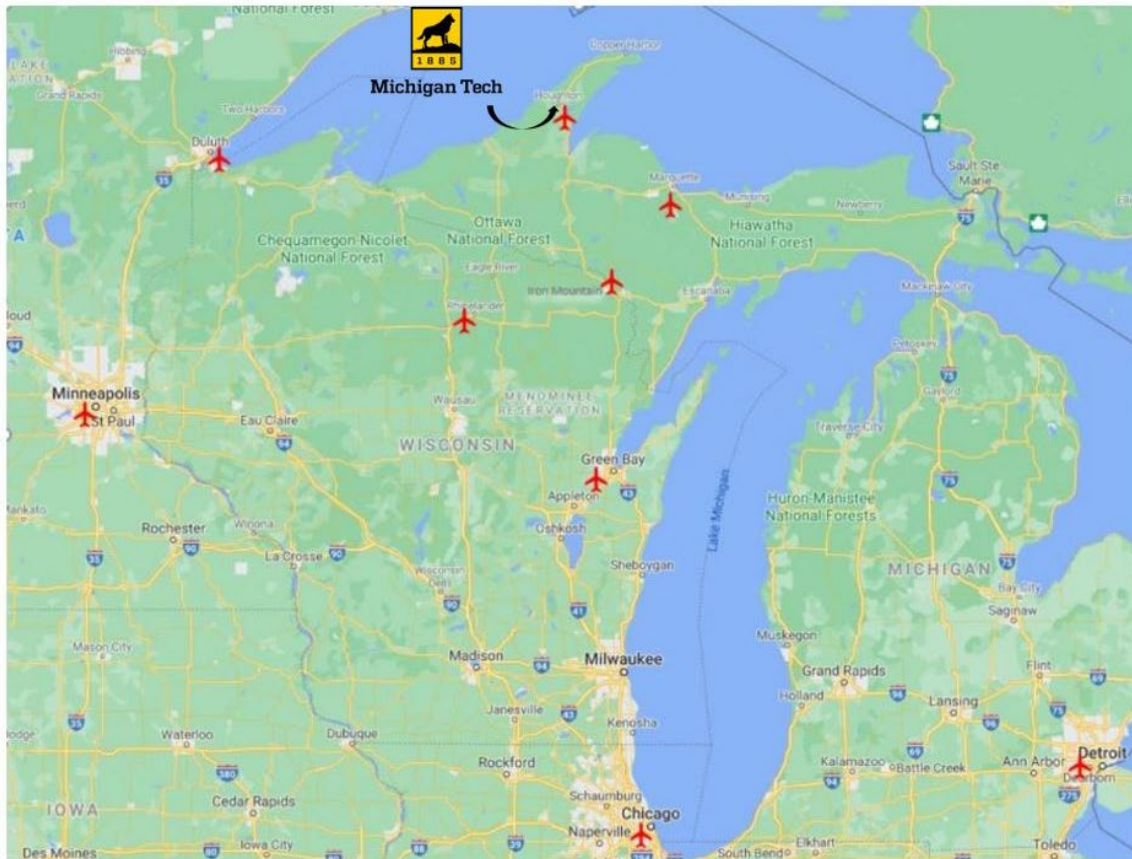

FALL 2022 SMART SHIPS COALITION WORKSHOP
September 15-16, 2022 – Houghton, Michigan

HOTEL AND TRAVEL INFORMATION

Lodging

Three room blocks are available for Smart Ships Coalition Workshop attendees. **Please reserve ASAP** and no later than the dates below to secure your lodging for the workshop. Hotels fill up quickly for September. All reservations should be done by calling the hotel directly and referencing the Smart Ships Coalition Workshop for the block rate.

For additional lodging options, visit <https://www.visitkeweenaw.com/lodging/>.

Airports (airport code, servicing airlines and distance from Michigan Tech)

- Houghton County Memorial Airport, MI (CMX), 2 daily flights with United Airlines via Chicago, 10 miles to Michigan Tech via US41
- Marquette Sawyer International Airport, MI (MQT), 4 daily flights with American Airlines via Chicago and Delta via Detroit, 100 miles (2 hour+ drive) to Michigan Tech via US41
- Iron Mountain Ford Airport, MI (IMT), 3 daily flights with Delta Airlines via Detroit and Minneapolis, 120 miles to Michigan Tech via US2/US41
- Rhinelander Oneida County Airport, WI (RHI), serviced by Delta Air Lines via Minneapolis, 130 miles to Michigan Tech
- Duluth International Airport, MN (DLH), 225 miles to Michigan Tech
- Green Bay Austin Straubel International Airport, WI (GRB), 230 miles to Michigan Tech
- Minneapolis-St. Paul International Airport, MN (MSP), 350 miles to Michigan Tech
- Chicago O'Hare International Airport, IL (ORD), 400 miles to Michigan Tech
- Detroit Metropolitan Wayne County Airport, MI (DTW) 580 miles to Michigan Tech

Check websites for changes in servicing airlines and flight schedules. **Note that time zones vary!** Houghton, Marquette and Detroit are in the **ET**. Chicago, Minneapolis, Green Bay, Duluth, Rhinelander, and Iron Mountain are in the **CT**.